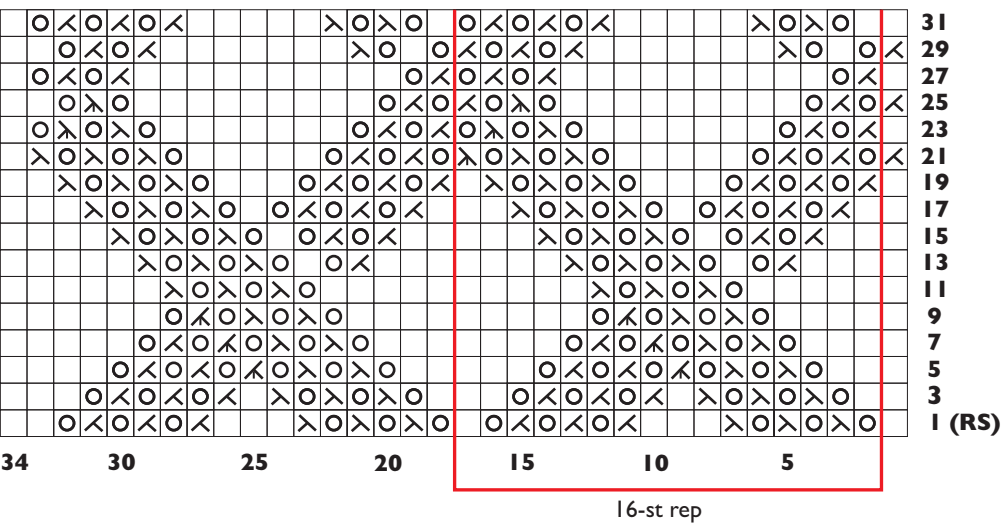

Chart 1

Stitch Key

- k on RS, p on WS
- ⊠ k2tog
- ⊞ ssk
- yo
- ⊠ SK2P
- ⊠ k3tog

Chart 2