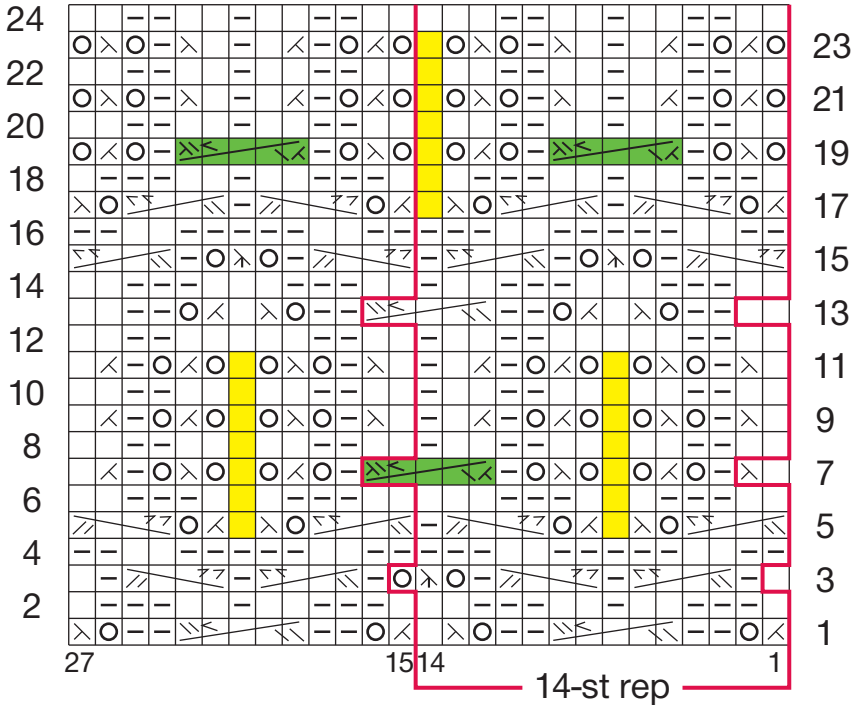

CABLE CHART

Noro Silk Garden
 Cabled Scarf, page 49
 Updated 5-29-18